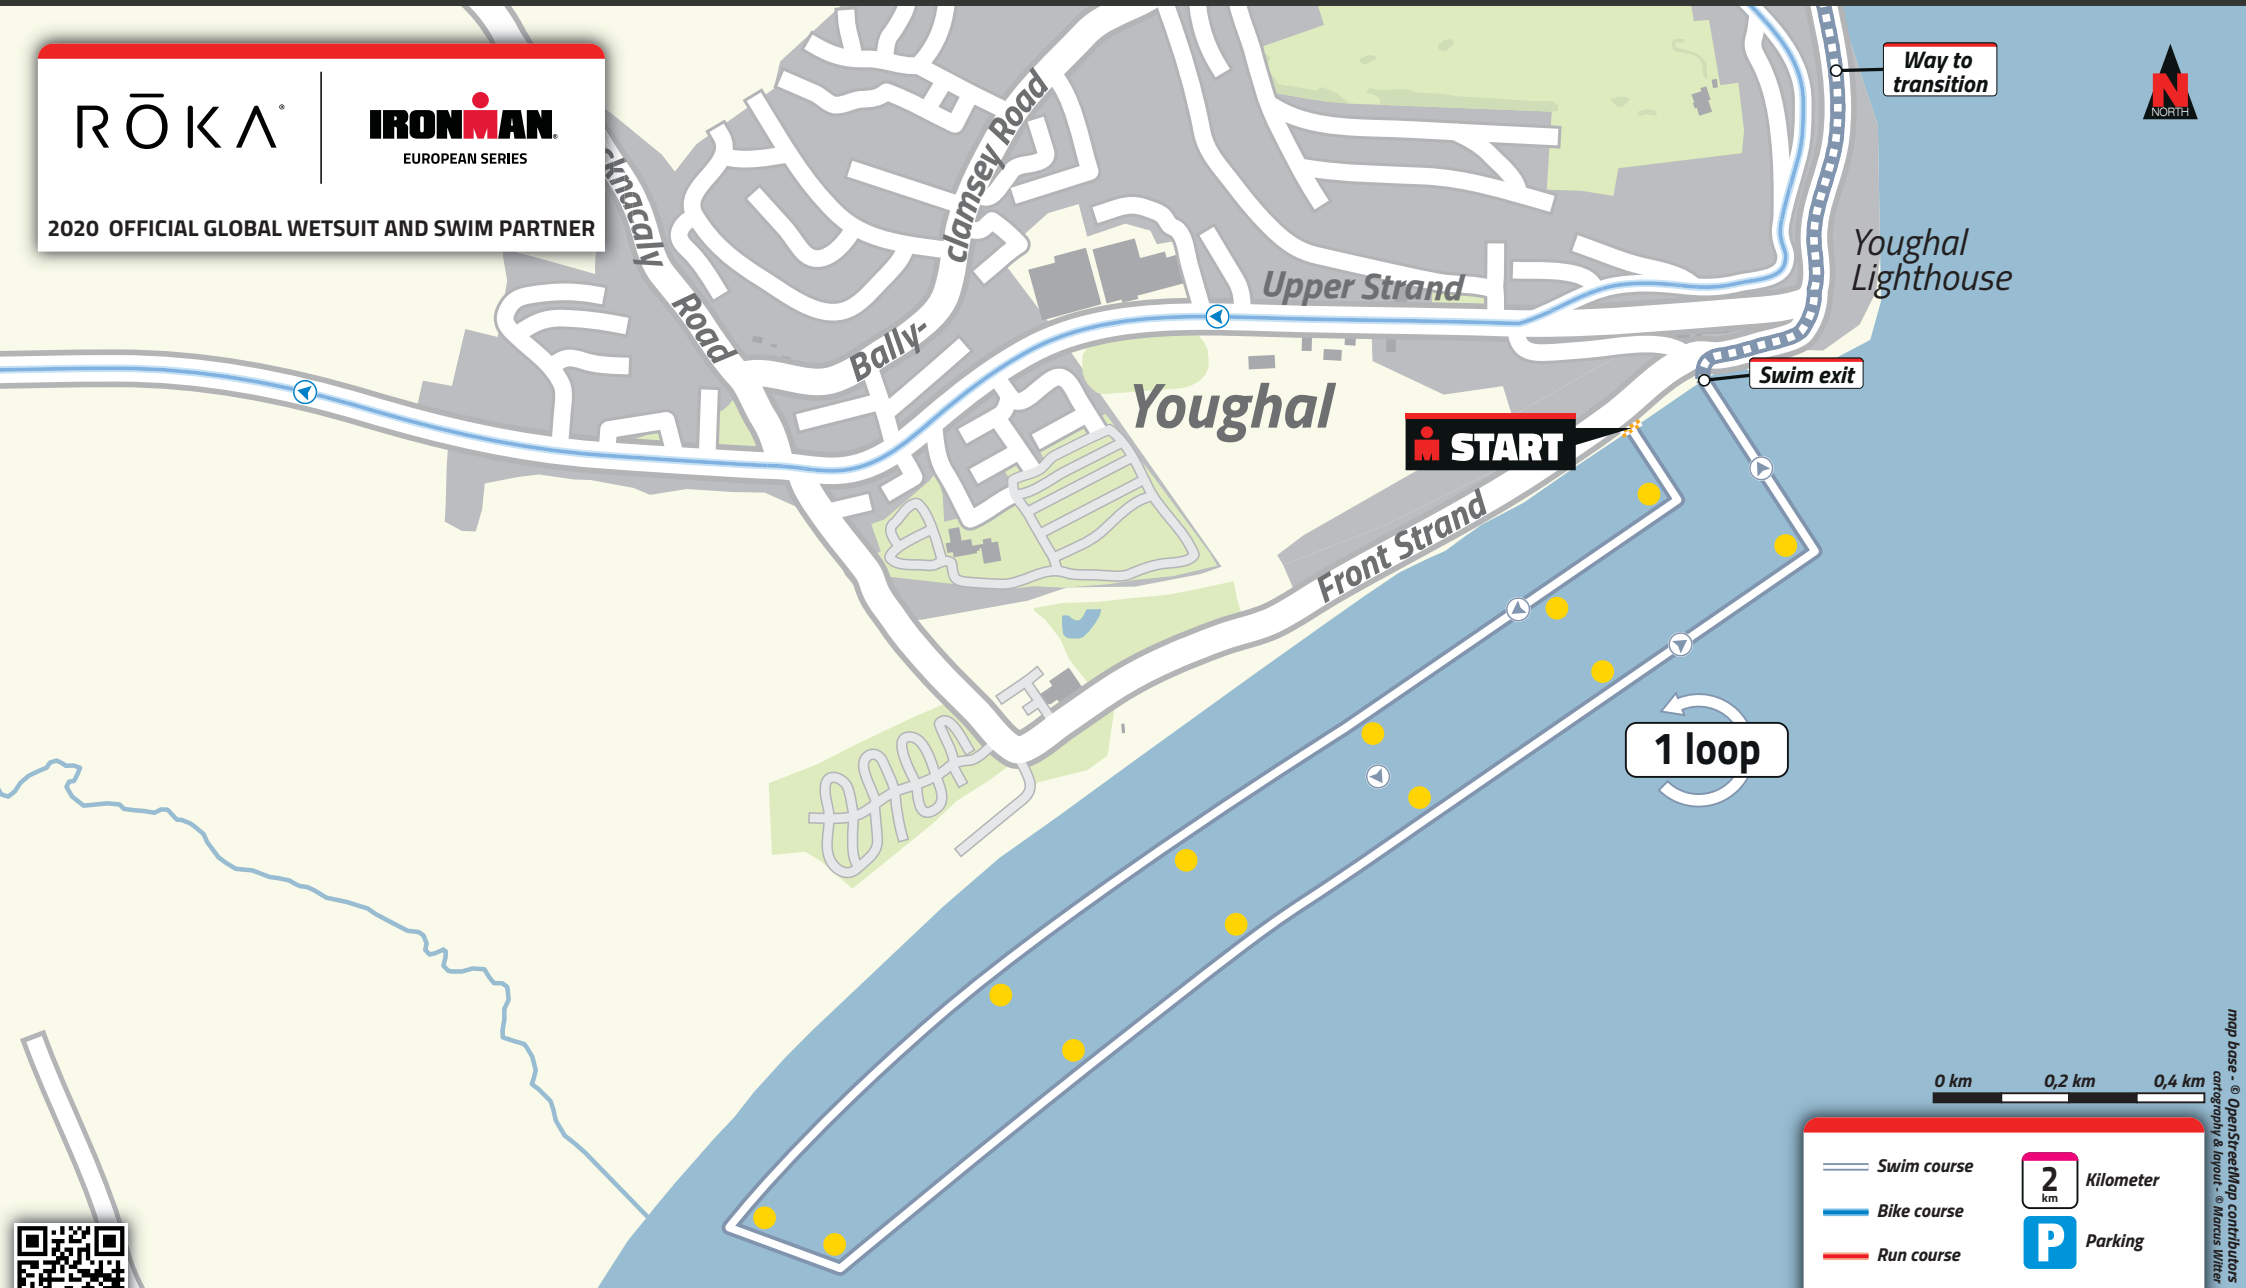

RŌKA | **IRONMAN**
 EUROPEAN SERIES
 2020 OFFICIAL GLOBAL WETSUIT AND SWIM PARTNER

Swim course
 Bike course
 Run course
 2 km Kilometer
 Parking